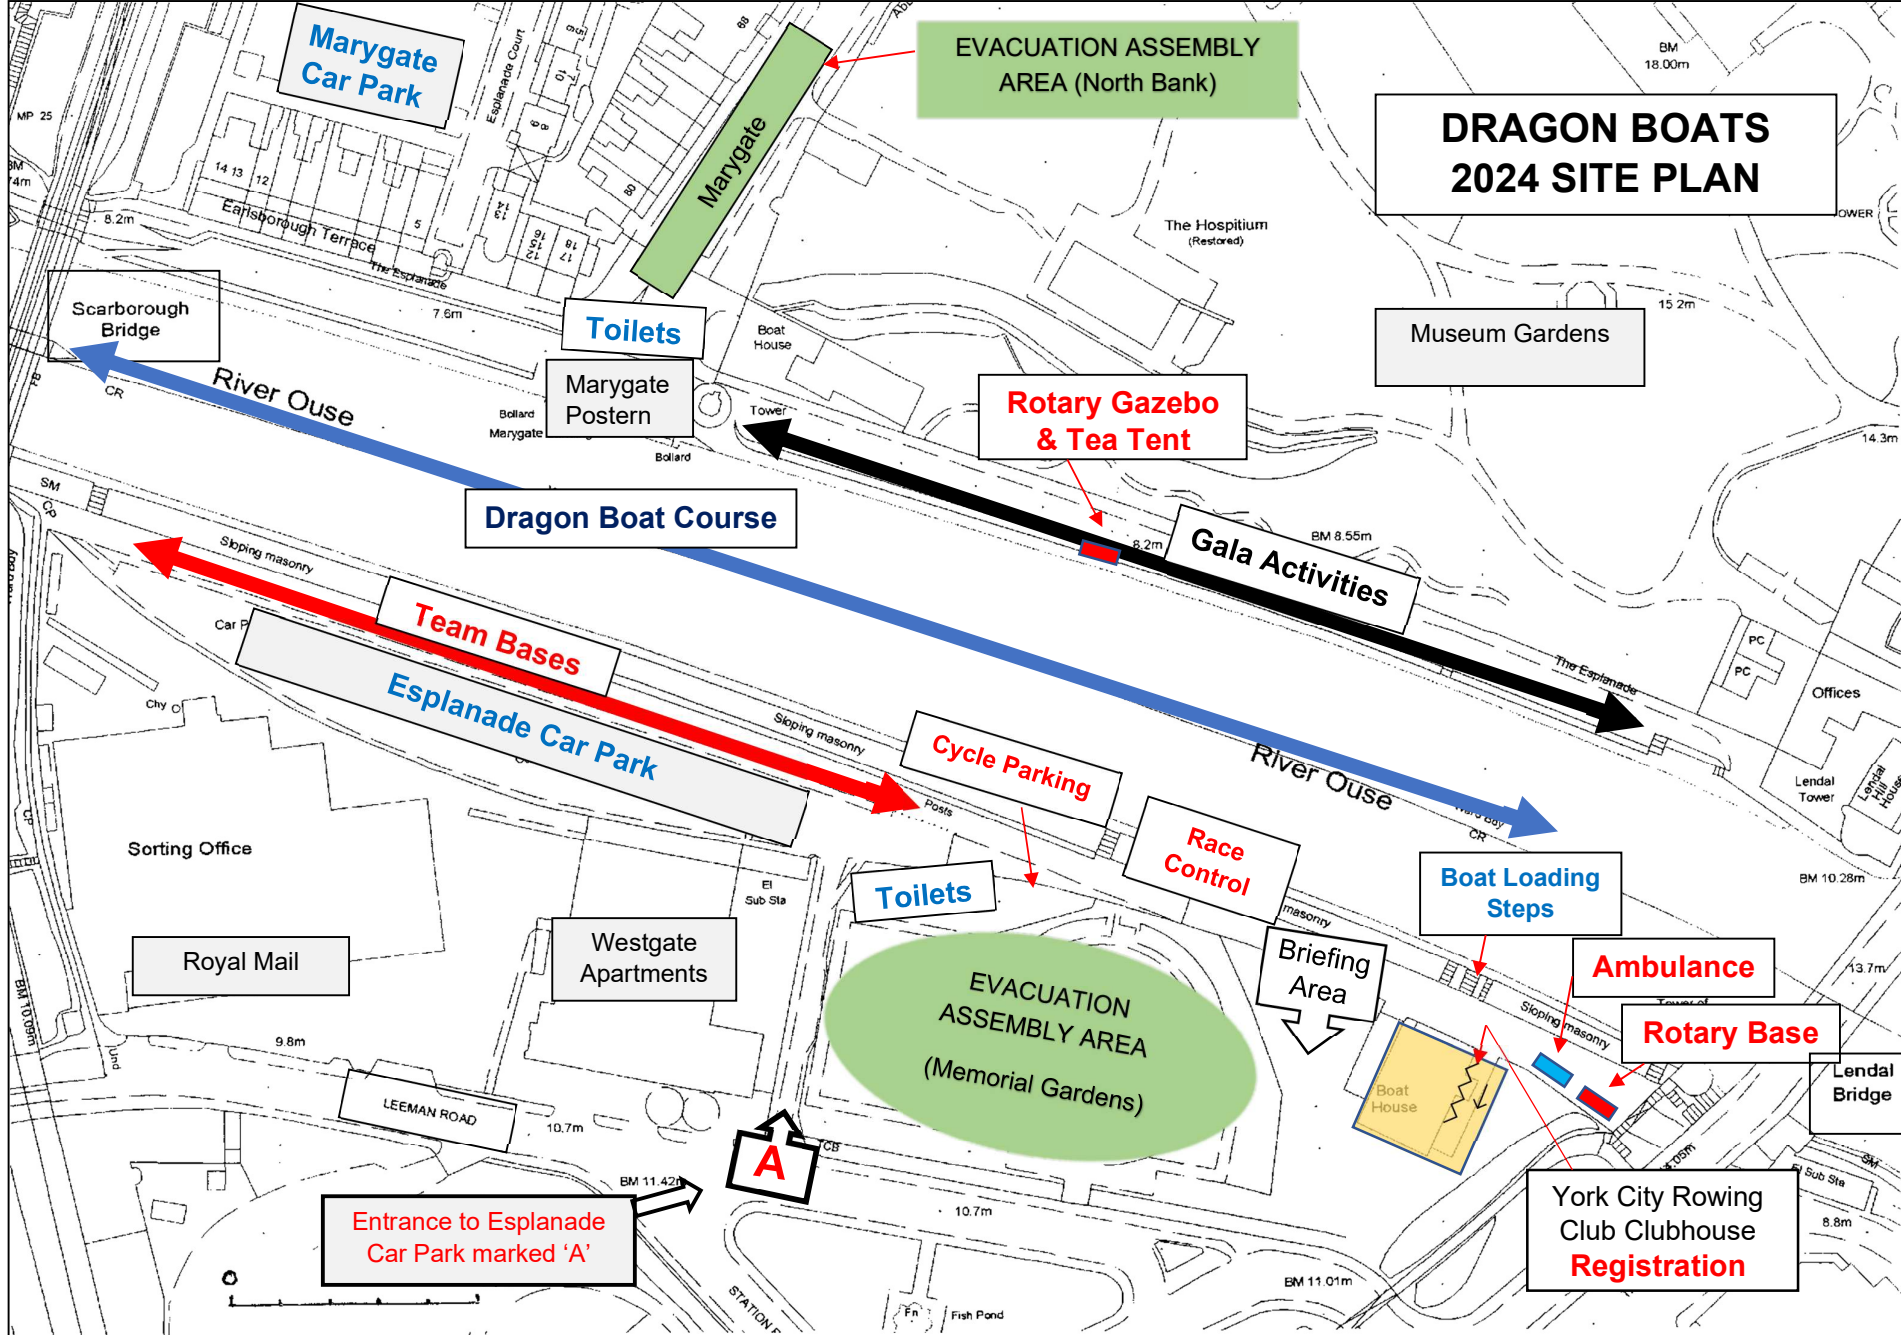

DRAGON BOATS 2024 SITE PLAN

EVACUATION ASSEMBLY AREA (North Bank)

Marygate Car Park

DRAGON BOATS 2024 SITE PLAN

Scarborough Bridge

Toilets

Rotary Gazebo & Tea Tent

Museum Gardens

Dragon Boat Course

Marygate Postern

Gala Activities

Team Bases

Esplanade Car Park

Cycle Parking

Race Control

Boat Loading Steps

Sorting Office

Royal Mail

Westgate Apartments

Toilets

EVACUATION ASSEMBLY AREA (Memorial Gardens)

Briefing Area

Ambulance

Rotary Base

Entrance to Esplanade Car Park marked 'A'

A

York City Rowing Club Clubhouse Registration

Lendal Bridge